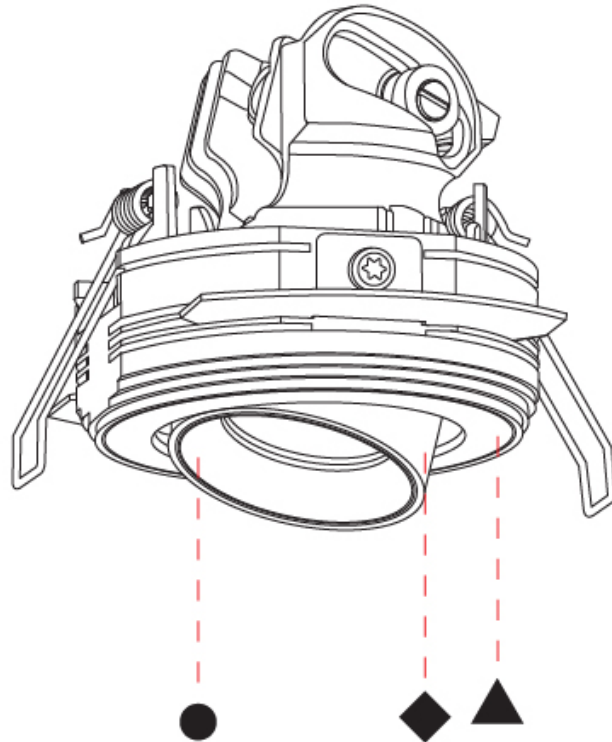

INVADER COMPACT ADJUSTABLE TRIMLESS

A35847-

PROJECT _____

TYPE _____

SPECIFIER _____

QUANTITY _____

DATE _____

A